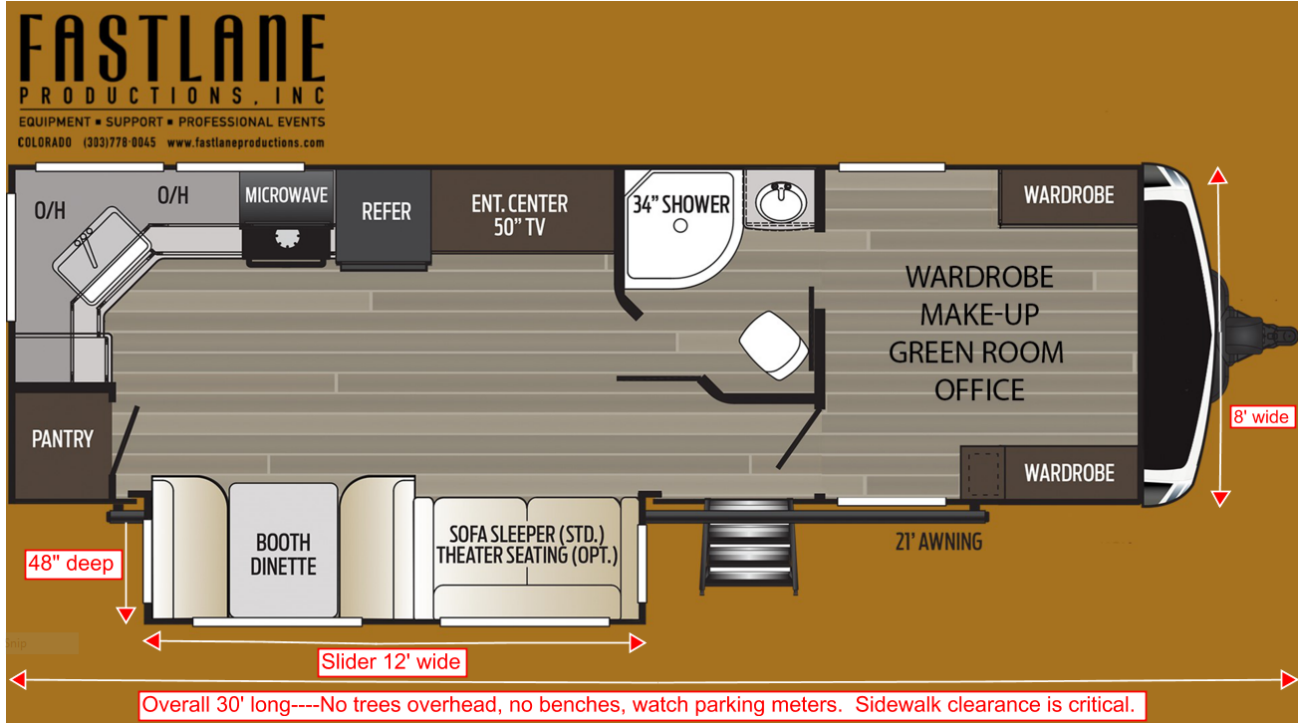

MOHO/RVs for Production * TV * Events

FASTLANE
PRODUCTIONS, INC