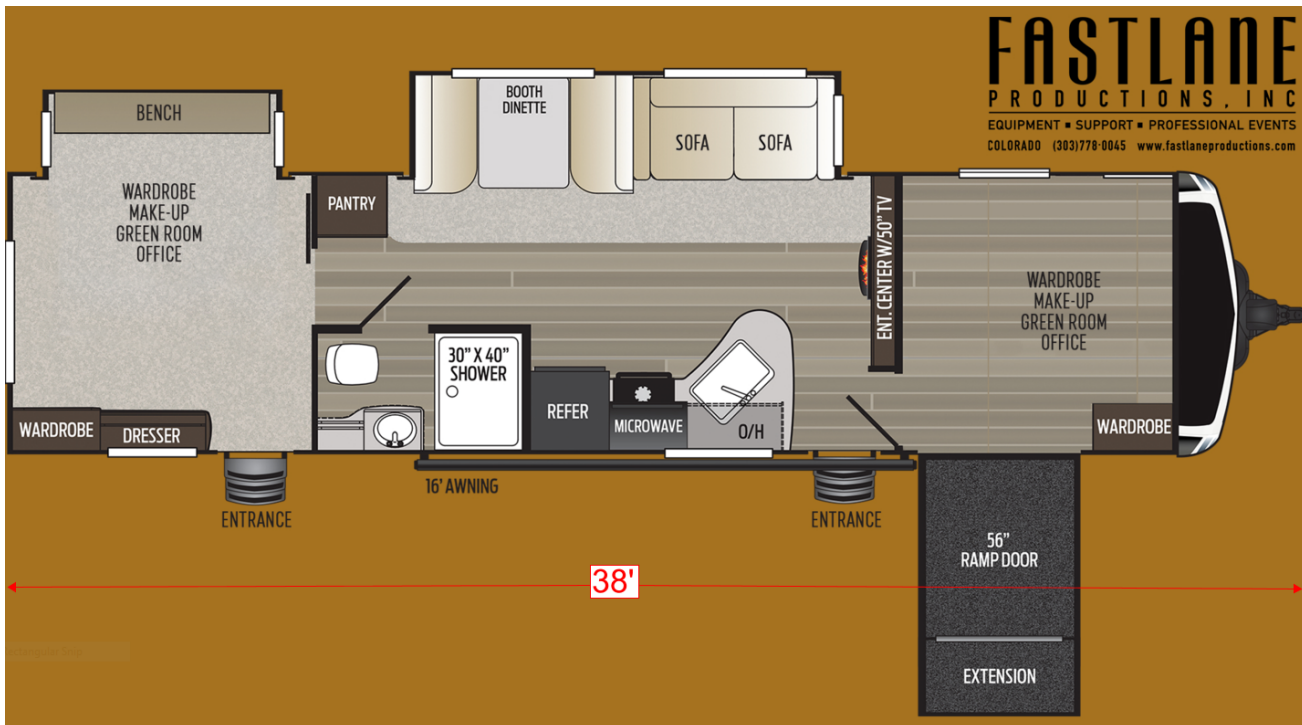

MOHO/RVs for Production * TV * Events

FASTLANE
PRODUCTIONS, INC